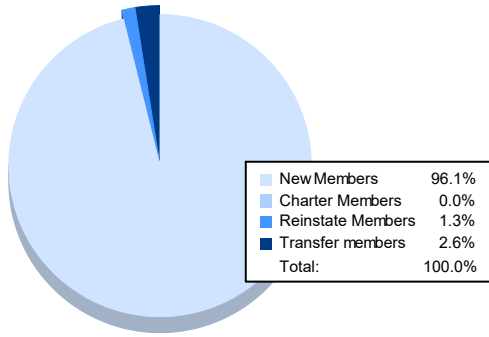

Year	New Clubs	Dropped Clubs	Gain/ Loss Clubs	New Members	Charter Members	Reinstate Members	Transfer Members	Total Member Added	Total Members Dropped	Gain/ Loss Members
2016-2017	0	2	-2	199	1	0	6	206	287	-81
2017-2018	0	0	0	177	1	0	8	186	225	-39
2018-2019	0	1	-1	192	1	1	5	199	259	-60
2019-2020	0	0	0	135	1	1	4	141	234	-93
2020-2021	0	1	-1	74	0	1	2	77	226	-149
<b>Average</b>	<b>0</b>	<b>1</b>	<b>-1</b>	<b>155</b>	<b>1</b>	<b>1</b>	<b>5</b>	<b>162</b>	<b>246</b>	<b>-84</b>

### Membership Composition June 2021 Cumulative