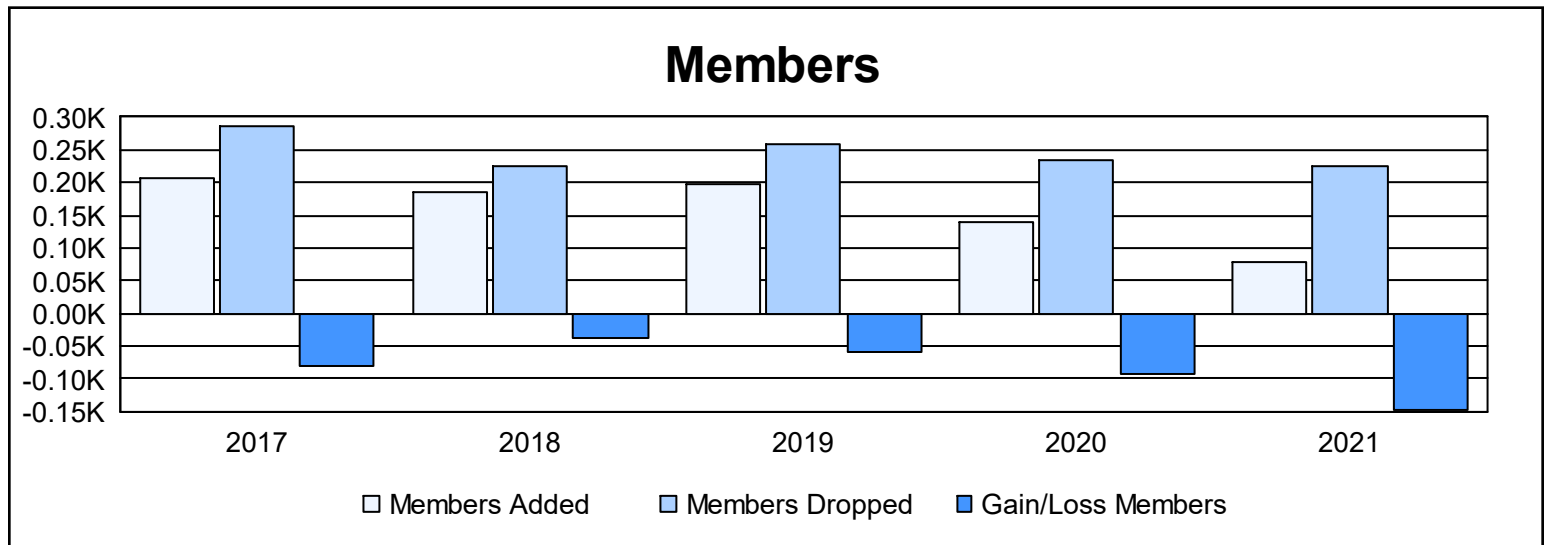

Year	New Clubs	Dropped Clubs	Gain/ Loss Clubs	New Members	Charter Members	Reinstate Members	Transfer Members	Total Member Added	Total Members Dropped	Gain/ Loss Members
2016-2017	0	2	-2	199	1	0	6	206	287	-81
2017-2018	0	0	0	177	1	0	8	186	225	-39
2018-2019	0	1	-1	192	1	1	5	199	259	-60
2019-2020	0	0	0	135	1	1	4	141	234	-93
2020-2021	0	1	-1	74	0	1	2	77	226	-149
<b>Average</b>	<b>0</b>	<b>1</b>	<b>-1</b>	<b>155</b>	<b>1</b>	<b>1</b>	<b>5</b>	<b>162</b>	<b>246</b>	<b>-84</b>

### Membership Composition June 2021 Cumulative