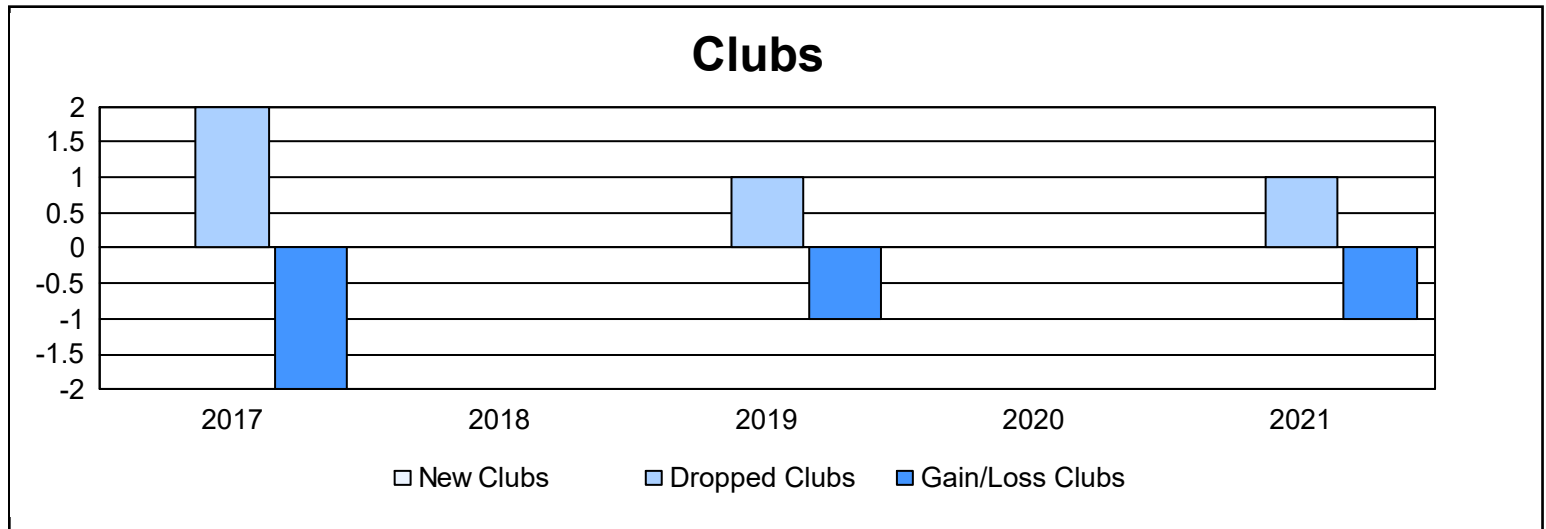

Year	New Clubs	Dropped Clubs	Gain/ Loss Clubs	New Members	Charter Members	Reinstate Members	Transfer Members	Total Member Added	Total Members Dropped	Gain/ Loss Members
2016-2017	0	2	-2	199	1	0	6	206	287	-81
2017-2018	0	0	0	177	1	0	8	186	225	-39
2018-2019	0	1	-1	192	1	1	5	199	259	-60
2019-2020	0	0	0	135	1	1	4	141	234	-93
2020-2021	0	1	-1	74	0	1	2	77	226	-149
<b>Average</b>	<b>0</b>	<b>1</b>	<b>-1</b>	<b>155</b>	<b>1</b>	<b>1</b>	<b>5</b>	<b>162</b>	<b>246</b>	<b>-84</b>

### Membership Composition June 2021 Cumulative